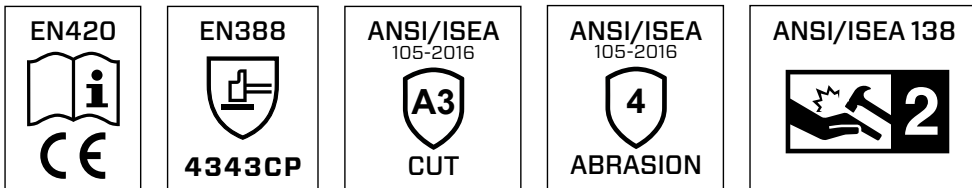

R-297 RUGGED GRIP

297

FEATURES

- 01** Improved TPR design for greater impact protection and increased coverage, rated ANSI/ISEA 138 Level 2
- 02** Rugged grip system on palm and fingers enhances grip
- 03** Kevlar® stitched palm
- 04** Extended airprene wrist closure with TPR pull tab
- 05** High visibility for increased safety

ATTRIBUTES

TESTING & CERTIFICATIONS

Achieved Level 1 performance rating at an outside exposure of 100°C, in accordance with Contact Heat test method **EN 407 b**.

INDUSTRIES

- Oil & Gas
- Construction
- Industrial

WEIGHTS & DIMENSIONS

PART #	SIZE	GLOVE WT (lbs)	GLOVE DIMS (INCH) L x W x H			INNER PACK QTY	INNER PACK WT (lbs)	INNER PACK DIMS (INCH)			CASE QTY	CASE WT (lbs)	CASE DIMS (INCH) L x W x H			
297	XS	07	0.40	9.5	3.5	1	5	2	9.5	3.5	10	50	22.00	24	12	12
297	S	08	0.45	10	4	1	5	2.25	10	4	10	50	24.50	24	12	12
297	M	09	0.45	10	4	1	5	2.25	10	4	10	50	24.50	24	12	12
297	L	10	0.50	10.5	4.5	1	5	2.5	10.5	4.5	10	50	27.00	25	12	12
297	XL	11	0.50	10.5	4.5	1	5	2.5	10.5	4.5	10	50	27.00	25	12	12
297	2XL	12	0.55	11	5	1	5	2.75	11	5	10	50	29.50	26	12	12
297	3XL	13	0.55	11	5	1	5	2.75	11	5	10	50	29.50	26	12	12
297	4XL	14	0.60	11.5	5.5	1	5	3	11.5	5.5	10	50	32.00	26	12	12