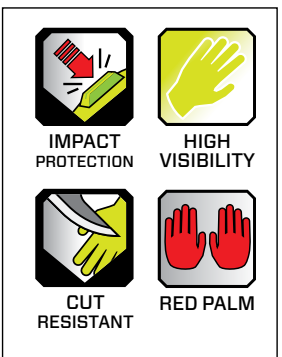

ATTRIBUTES

TESTING & CERTIFICATIONS

EN420 CE	EN388 4232BP	ANSI/ISEA 105-2016 A2 CUT	ANSI/ISEA 105-2016 5 ABRASION

INDUSTRIES

- Oil & Gas
- Construction
- Industrial

WEIGHTS & DIMENSIONS

PART #	SIZE	GLOVE WT (lbs)	GLOVE DIMS (INCH) L x W x H			INNER PACK QTY	INNER PACK WT (lbs)	INNER PACK DIMS (INCH)			CASE QTY	CASE WT (lbs)	CASE DIMS (INCH) L x W x H		
267	XS	0.40	9.5	3.5	1	5	2	9.5	3.5	10	50	22.00	25	12	12
267	S	0.45	10	4	1	5	2.25	10	4	10	50	24.50	25	12	12
267	M	0.45	10	4	1	5	2.25	10	4	10	50	24.50	25	12	12
267	L	0.50	10.5	4.5	1	5	2.5	10.5	4.5	10	50	27.00	26	12	12
267	XL	0.50	10.5	4.5	1	5	2.5	10.5	4.5	10	50	27.00	26	12	12
267	2XL	0.55	11	5	1	5	2.75	11	5	10	50	29.50	27	13	12
267	3XL	0.55	11	5	1	5	2.75	11	5	10	50	29.50	27	13	12
267	4XL	0.60	11.5	5.5	1	5	3	11.5	5.5	10	50	32.00	27	13	12