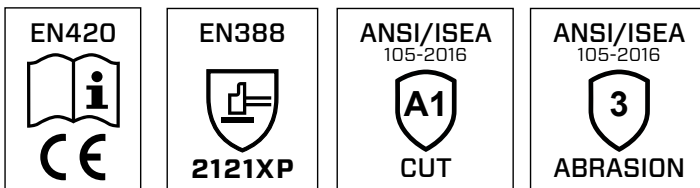

FEATURES

- 01** TPR impact protection on top of the hand and full length of fingers
- 02** Knuckle TPR design with two detached fingers for flexibility
- 03** Durable synthetic leather palm for enhanced grip
- 04** Split-fit padded palm for comfort
- 05** Reinforced thumb, index, and middle finger tips for durability
- 06** Secure cuff closure with hook and loop TPR pull tab
- 07** Wrap around index finger protecting wear and tear zone
- 08** High visibility colors for increased safety

ATTRIBUTES

TESTING & CERTIFICATIONS

INDUSTRIES

Manufacturing Mining Oil & Gas
 Automotive Public Works Utilities

WEIGHTS & DIMENSIONS

PART #	SIZE	GLOVE WT (lbs)	GLOVE DIMS (INCH) L x W x H			INNER PACK QTY	INNER PACK WT (lbs)	INNER PACK DIMS (INCH)			CASE QTY	CASE WT (lbs)	CASE DIMS (INCH) L x W x H		
161	S	0.35	8.5	3.5	1	10	3.5	8.5	3.5	10	50	19.50	23	11	11
161	M	0.35	8.5	3.5	1	10	3.5	8.5	3.5	10	50	19.50	23	11	11
161	L	0.40	9	4	1	10	4	9	4	10	50	22.00	25	11	11
161	XL	0.40	9	4	1	10	4	9	4	10	50	22.00	25	11	11
161	2XL	0.45	9.5	4.5	1	10	4.5	9.5	4.5	10	50	24.50	27	11	11
161	3XL	0.45	9.5	4.5	1	10	4.5	9.5	4.5	10	50	24.50	27	11	11