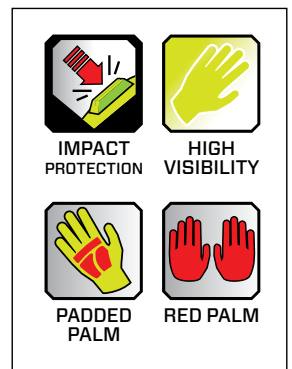

ATTRIBUTES